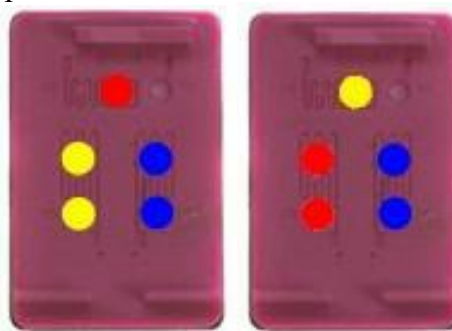

Refill Instructions for HP 62 – 300 - 301 – 302 – 303 - 304 – 305 - 901 Colour Cartridges

Fit the cartridge into the refill Clip as above. Use a sharp knife to lift an edge of the top label and peel it off, as shown in image 1 above. Attach the syringe handle onto the colour you wish to refill. Take great care when doing this, put your thumb on top of the coloured stopper first before attaching it. Then remove the stopper and fit a needle.

Refill ink into the hole in the centre only as shown image 4 above.

After refilling all three colours with the cartridge fitted into the priming clip take the small syringe in the kit – look at the underside of the clip – fit the small syringe into the hole and use it to suck a small amount of ink through the print head.

Great care must be taken to check the positions for the inks. We became aware that HP vary the positions of the Magenta and Yellow chambers between starter cartridges and ones that are purchased normally.

One way to make certain of the orientation the colours in your cartridge, is to take a clean needle – insert it into one of the holes (as shown above), withdraw the needle and wipe it on a piece of clean tissue